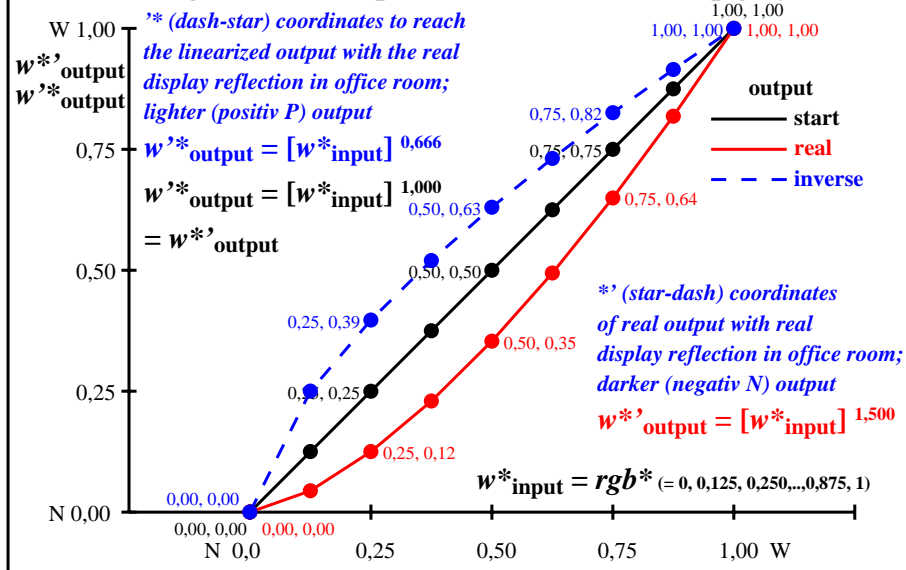

Colour management for output linearization of a 9 step grey scale

Colour management for output linearization of a 9 step grey scale

geo80-3n

geo81-3n