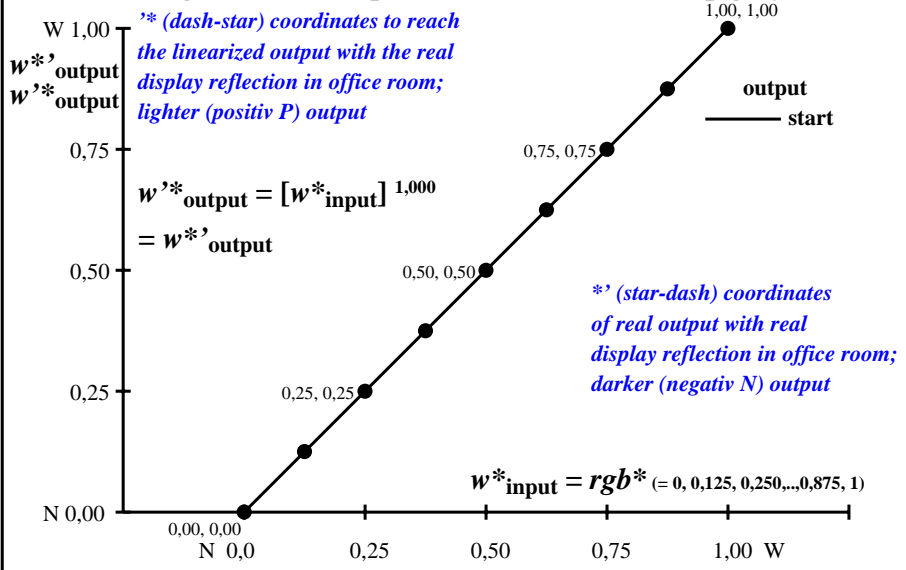

Colour management for output linearization of a 9 step grey scale

Colour management for output linearization of a 9 step grey scale

geo80-3n

geo81-3n