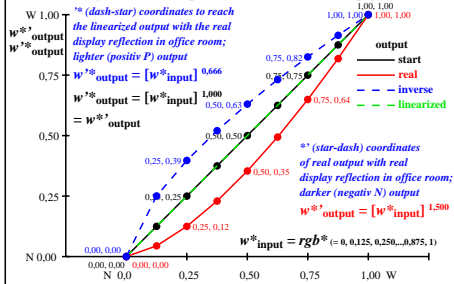

Colour management for output linearization of a 9 step grey scale

see similar files of the whole serie: <http://farbe.li.tu-berlin.de/geo9.htm>
technical information: <http://farbe.li.tu-berlin.de> or <http://color.li.tu-berlin.de>

TUB registration: 20240701-geo9-geo9l0n1.txt / .ps
application for evaluation and measurement of display or print output

TUB material: code=mat4a