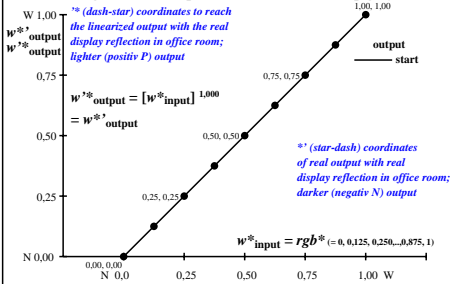

### Colour management for output linearization of a 9 step grey scale