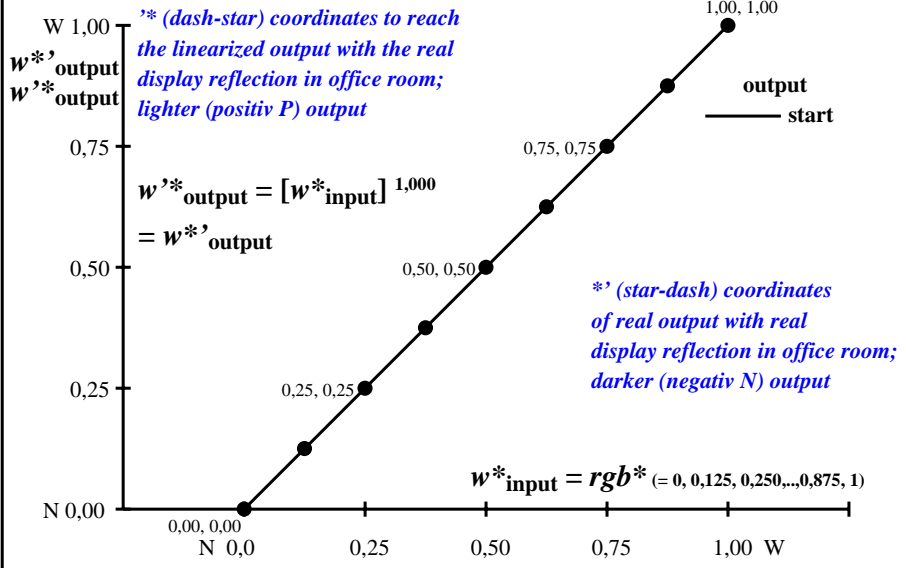

Colour management for output linearization of a 9 step grey scale

Colour management for output linearization of a 9 step grey scale

geo90-3n

geo91-3n