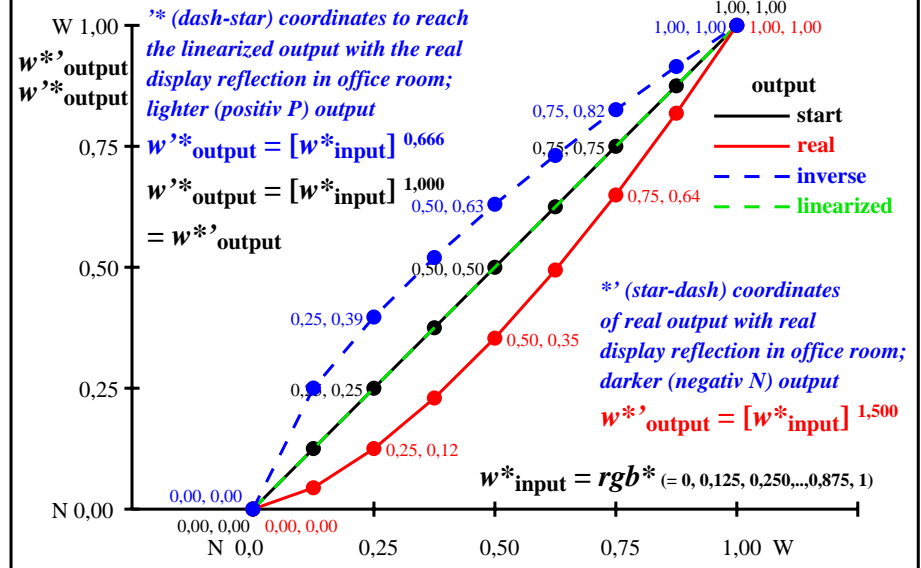

Colour management for output linearization of a 9 step grey scale

Colour management for output linearization of a 9 step grey scale

geo90-3n

geo91-3n