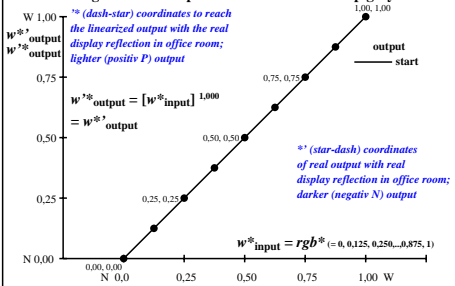

### Colour management for output linearization of a 9 step grey scale