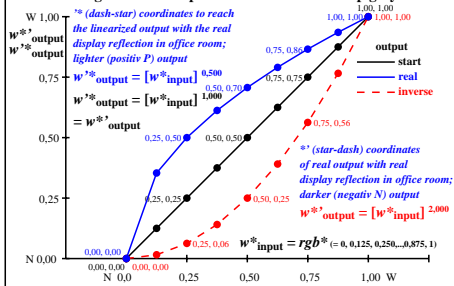

Colour management for output linearization of a 9 step grey scale

see similar files of the whole serie: <http://farbe.li.tu-berlin.de/geps.htm>
technical information: <http://farbe.li.tu-berlin.de> or <http://color.li.tu-berlin.de>

TUB registration: 20240701-gep6/gep6l0n1.txt / .ps
application for evaluation and measurement of display or print output

TUB material: code=mat4a