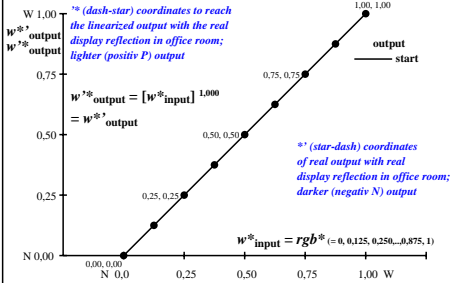

### Colour management for output linearization of a 9 step grey scale