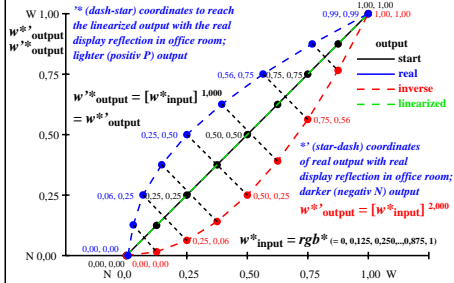

Colour management for output linearization of a 9 step grey scale

see similar files of the whole serie: <http://farbe.li.tu-berlin.de/geqs.htm>
technical information: <http://farbe.li.tu-berlin.de> or <http://color.li.tu-berlin.de>

TUB registration: 20240701-geq7/geq7l0n1.txt / .ps
application for evaluation and measurement of display or print output

TUB material: code=mat4a