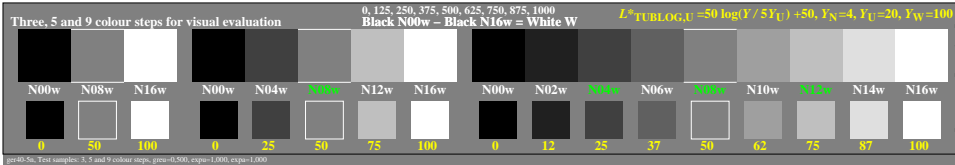

### Colour management for output linearization of a 9 step grey scale

### Colour management for output linearization of a 9 step grey scale

TUB-test chart ger4; This is an example text for many applications

see similar files of the whole serie: <http://farbe.li.tu-berlin.de/gers.htm>  
 technical information: <http://farbe.li.tu-berlin.de> or <http://color.li.tu-berlin.de>