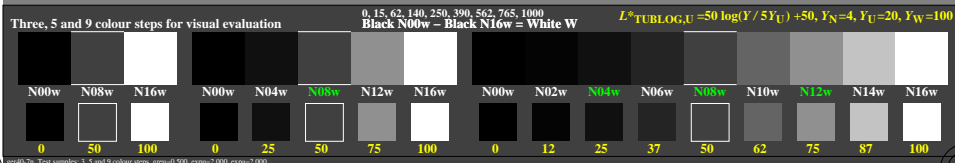

### Colour management for output linearization of a 9 step grey scale

### Colour management for output linearization of a 9 step grey scale

TUB-test chart ger4; This is an example text for many applications

see similar files of the whole serie: <http://farbe.li.tu-berlin.de/gers.htm>  
 technical information: <http://farbe.li.tu-berlin.de> or <http://color.li.tu-berlin.de>