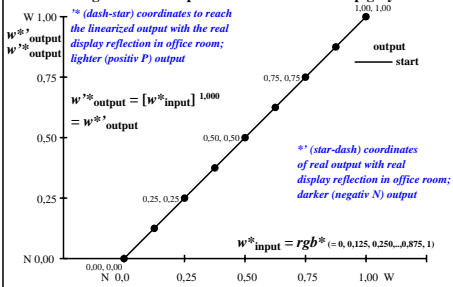

### Colour management for output linearization of a 9 step grey scale

### Colour management for output linearization of a 9 step grey scale

TUB-test chart ger4; This is an example text for many applications

see similar files of the whole serie: <http://farbe.li.tu-berlin.de/gers.htm>  
 technical information: <http://farbe.li.tu-berlin.de> or <http://color.li.tu-berlin.de>