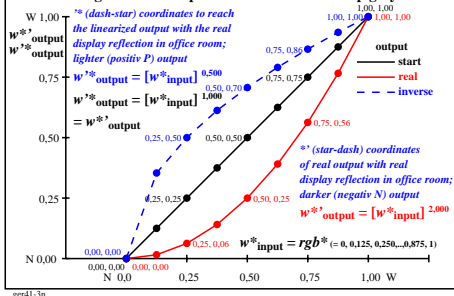

### Colour management for output linearization of a 9 step grey scale

### Colour management for output linearization of a 9 step grey scale

TUB-test chart ger4; This is an example text for many applications

see similar files of the whole serie: <http://farbe.li.tu-berlin.de/gers.htm>  
 technical information: <http://farbe.li.tu-berlin.de> or <http://color.li.tu-berlin.de>