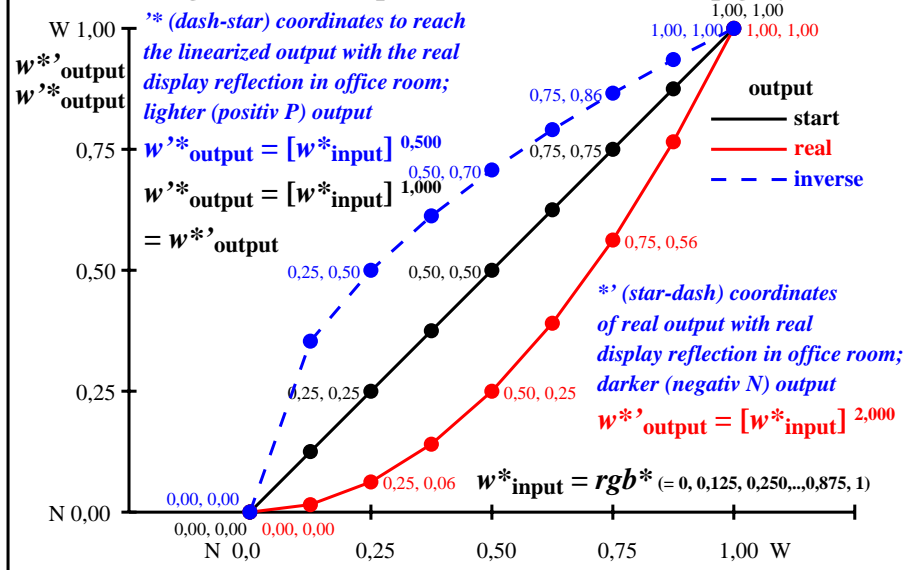

### Colour management for output linearization of a 9 step grey scale

### Colour management for output linearization of a 9 step grey scale

ger40-3n

ger41-3n

TUB-test chart ger4; This is an example text for many applications

see similar files of the whole serie: <http://farbe.li.tu-berlin.de/ger4/ger410na.txt> / ps  
 technical information: <http://farbe.li.tu-berlin.de> or <http://color.li.tu-berlin.de>