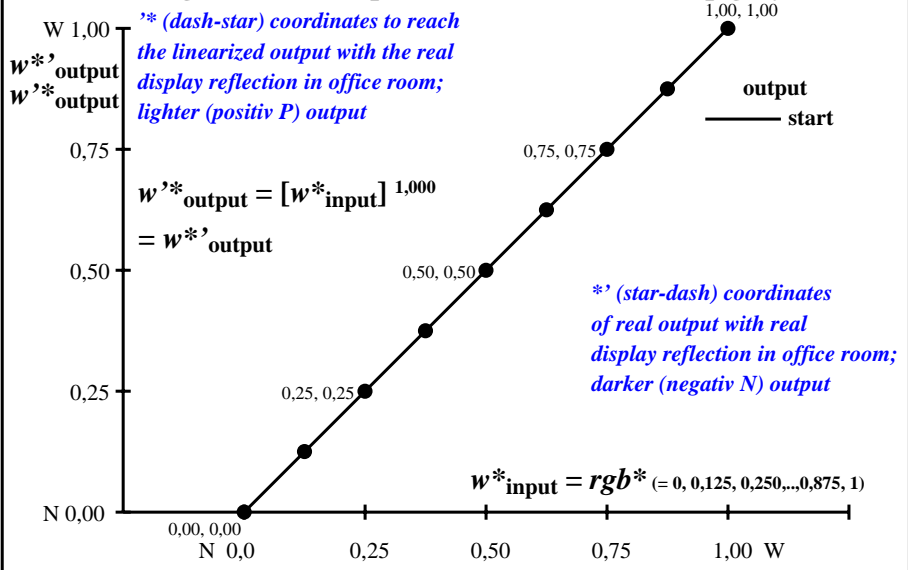

### Colour management for output linearization of a 9 step grey scale

### Colour management for output linearization of a 9 step grey scale

ger40-3n

ger41-3n

TUB-test chart ger4; This is an example text for many applications

see similar files of the whole serie: <http://farbe.li.tu-berlin.de/ger4/ger410na.txt> / ps  
 technical information: <http://farbe.li.tu-berlin.de> or <http://color.li.tu-berlin.de>