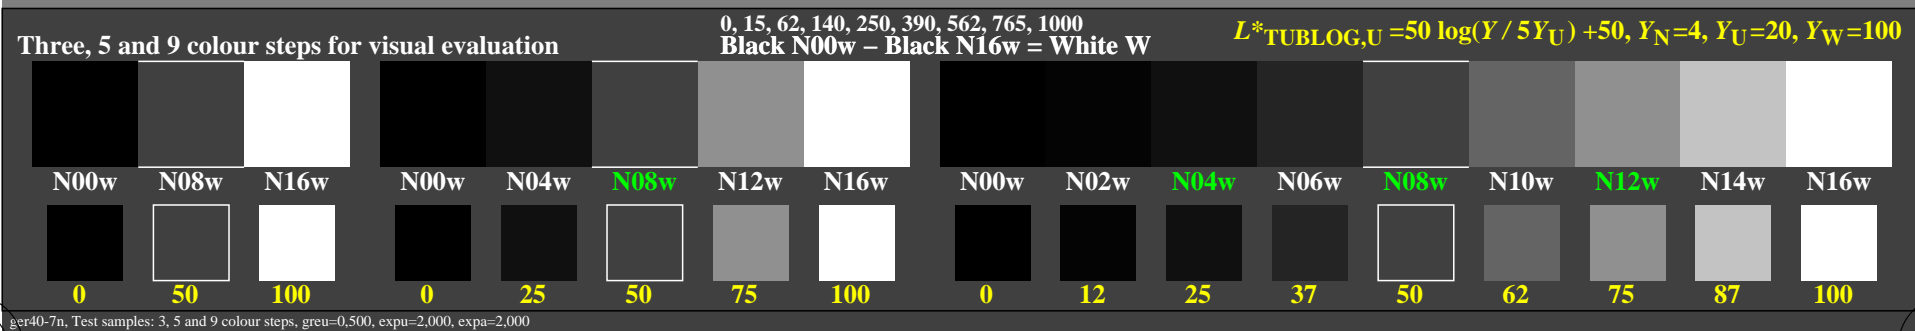

### Colour management for output linearization of a 9 step grey scale

### Colour management for output linearization of a 9 step grey scale

ger40-3n

ger41-3n

TUB-test chart ger4; This is an example text for many applications

see similar files of the whole serie: <http://farbe.li.tu-berlin.de/ger4/ger410na.txt> / ps  
 technical information: <http://farbe.li.tu-berlin.de> or <http://color.li.tu-berlin.de>

TUB registration: 20240701-ger4/ger410na.txt / ps  
 application for evaluation and measurement of display or print output  
 TUB material: code=rh4ta