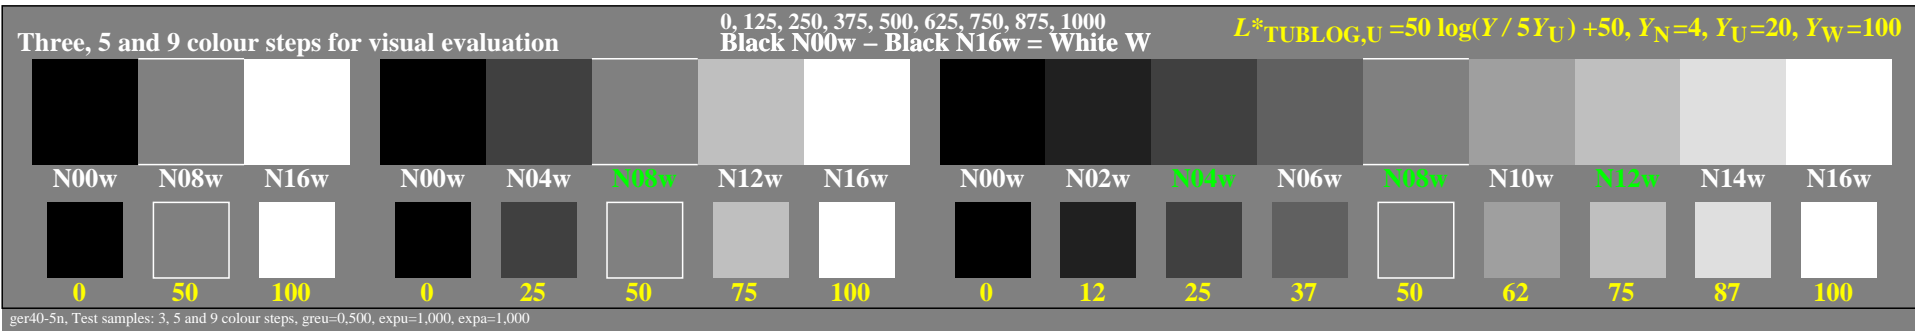

### Colour management for output linearization of a 9 step grey scale

### Colour management for output linearization of a 9 step grey scale

ger40-3n

ger41-3n

TUB-test chart ger4; This is an example text for many applications

see similar files of the whole serie: <http://farbe.li.tu-berlin.de/ger4/ger410na.txt> / ps  
 technical information: <http://farbe.li.tu-berlin.de> or <http://color.li.tu-berlin.de>

TUB registration: 20240701-ger4/ger410na.txt / ps  
 application for evaluation and measurement of display or print output  
 TUB material: code=rh4ta