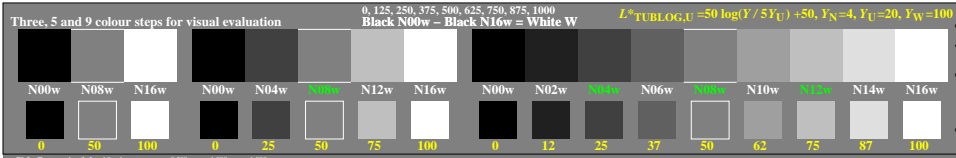

### Colour management for output linearization of a 9 step grey scale

### Colour management for output linearization of a 9 step grey scale

TUB-test chart ger7; This is an example text for many applications

see similar files of the whole serie: <http://farbe.li.tu-berlin.de/gers.htm>  
 technical information: <http://farbe.li.tu-berlin.de> or <http://color.li.tu-berlin.de>