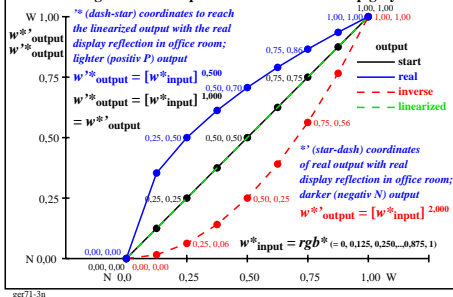

### Colour management for output linearization of a 9 step grey scale

### Colour management for output linearization of a 9 step grey scale

TUB-test chart ger7; This is an example text for many applications

see similar files of the whole serie: <http://farbe.li.tu-berlin.de/gers.htm>  
 technical information: <http://farbe.li.tu-berlin.de> or <http://color.li.tu-berlin.de>