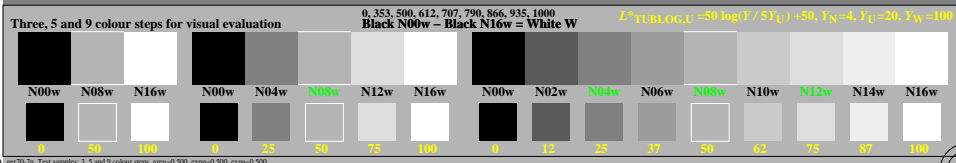

### Colour management for output linearization of a 9 step grey scale

### Colour management for output linearization of a 9 step grey scale

TUB-test chart ger7; This is an example text for many applications

see similar files of the whole serie: <http://farbe.li.tu-berlin.de/gers.htm>  
 technical information: <http://farbe.li.tu-berlin.de> or <http://color.li.tu-berlin.de>