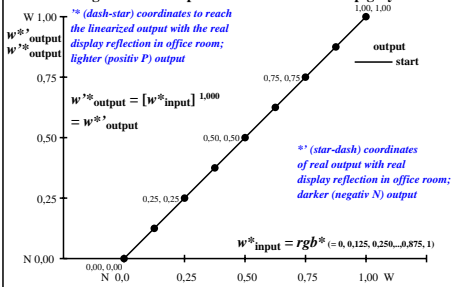

### Colour management for output linearization of a 9 step grey scale

### Colour management for output linearization of a 9 step grey scale

TUB-test chart ger7; This is an example text for many applications

see similar files of the whole serie: <http://farbe.li.tu-berlin.de/gers.htm>  
 technical information: <http://farbe.li.tu-berlin.de> or <http://color.li.tu-berlin.de>