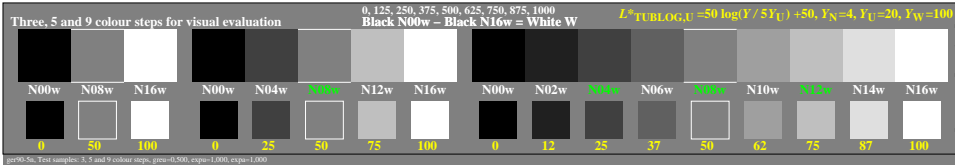

### Colour management for output linearization of a 9 step grey scale

### Colour management for output linearization of a 9 step grey scale

TUB-test chart ger9; This is an example text for many applications

see similar files of the whole serie: <http://farbe.li.tu-berlin.de/gers.htm>  
 technical information: <http://farbe.li.tu-berlin.de> or <http://color.li.tu-berlin.de>