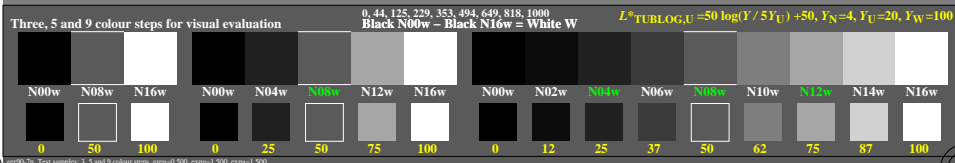

### Colour management for output linearization of a 9 step grey scale

### Colour management for output linearization of a 9 step grey scale

TUB-test chart ger9; This is an example text for many applications

see similar files of the whole serie: <http://farbe.li.tu-berlin.de/gers.htm>  
 technical information: <http://farbe.li.tu-berlin.de> or <http://color.li.tu-berlin.de>