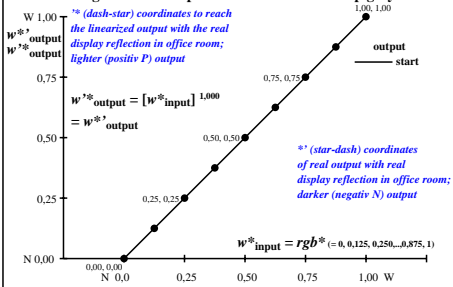

### Colour management for output linearization of a 9 step grey scale

### Colour management for output linearization of a 9 step grey scale

TUB-test chart ger9; This is an example text for many applications

see similar files of the whole serie: <http://farbe.li.tu-berlin.de/gers.htm>  
 technical information: <http://farbe.li.tu-berlin.de> or <http://color.li.tu-berlin.de>