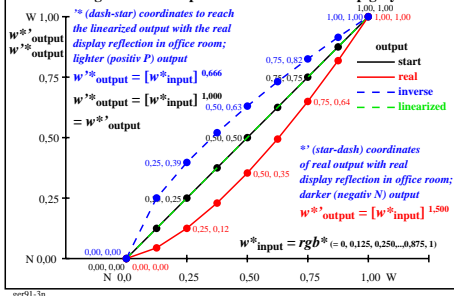

### Colour management for output linearization of a 9 step grey scale

### Colour management for output linearization of a 9 step grey scale

TUB-test chart ger9; This is an example text for many applications

see similar files of the whole serie: <http://farbe.li.tu-berlin.de/gers.htm>  
 technical information: <http://farbe.li.tu-berlin.de> or <http://color.li.tu-berlin.de>