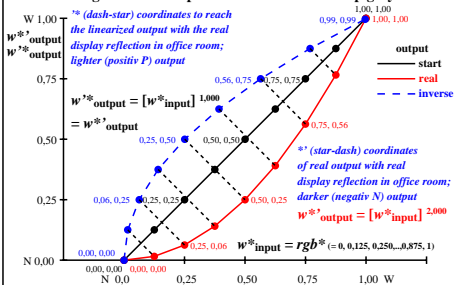

Tables xreh_yreh_009, xreh_yreh_009, real data in hex (h, 0:255) and decimal (d, 0:1,000)

Colour management for output linearization of a 9 step grey scale

Table xreh_yreh_256 for fast calculation of inverse data xyinh256