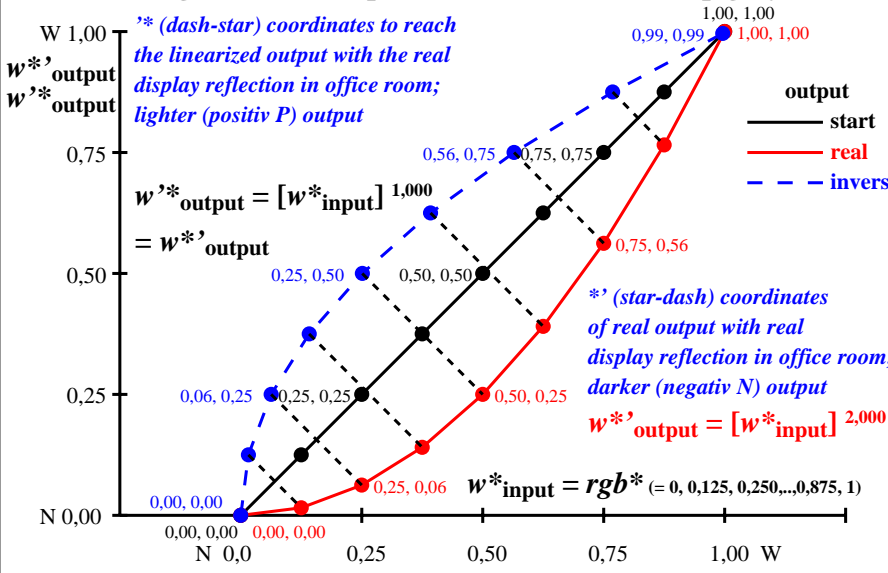

Colour management for output linearization of a 9 step grey scale

Table xreh_yreh_256 for fast calculation of inverse data xyinh256

Table xreh_yreh_256, real data in hex (h, 0:255) for output linearization, **gamma=0,500**