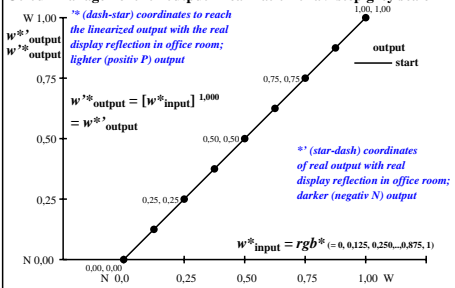

### Colour management for output linearization of a 9 step grey scale