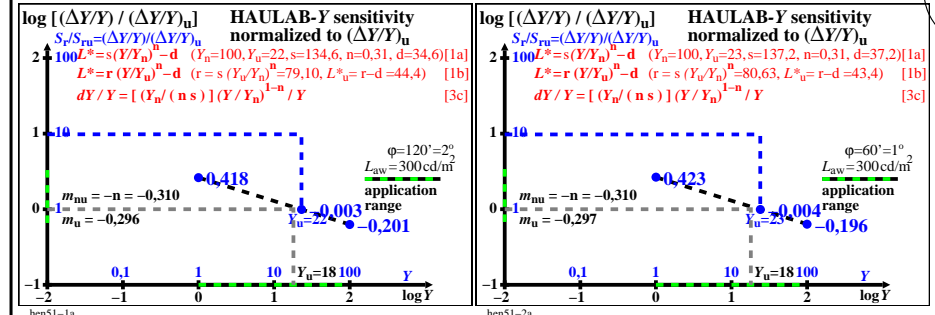

TUB-test chart hen5; HAULAB, sample-viewing angles 120° to 10', Haubner (1980) & data  
 log[lightness L\*, threshold ΔY, sensitivity ΔY / Y, contrast Y / ΔY, normalized for grey U]