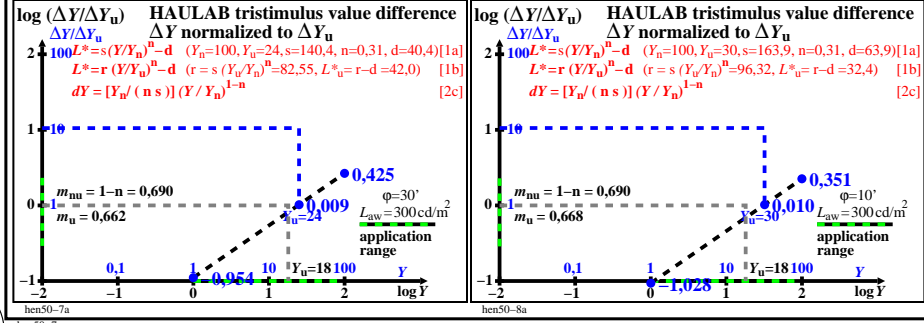

TUB-test chart hen5; HAULAB, sample-viewing angles 120° to 10', Haubner (1980) & data  
 log[lightness L\*, threshold ΔY, sensitivity ΔY / Y, contrast Y / ΔY, normalized for grey U]