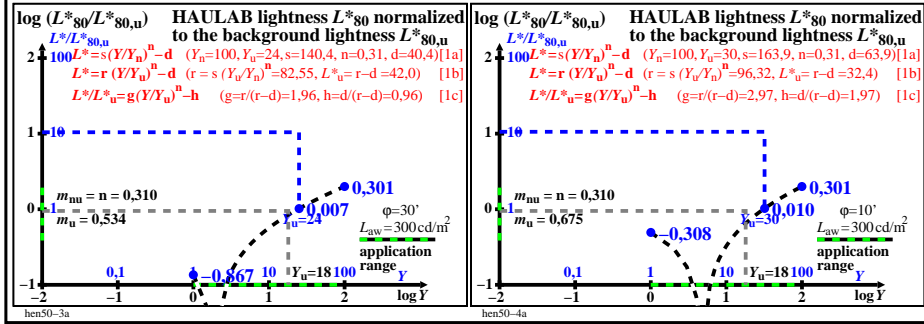

TUB-test chart hen5; HAULAB, sample-viewing angles 120° to 10', Haubner (1980) & data  
 log[lightness L\*, threshold ΔY, sensitivity ΔY / Y, contrast Y / ΔY, normalized for grey U]