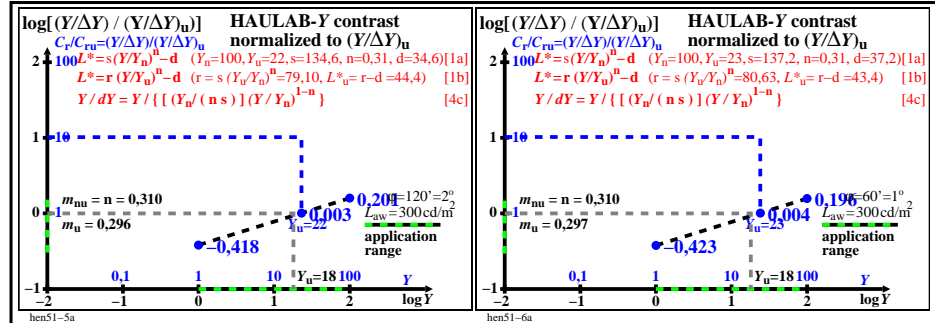

TUB-test chart hen5; HAULAB, sample-viewing angles 120° to 10', Haubner (1980) & data  
 log[lightness L\*, threshold ΔY, sensitivity ΔY / Y, contrast Y / ΔY, normalized for grey U]