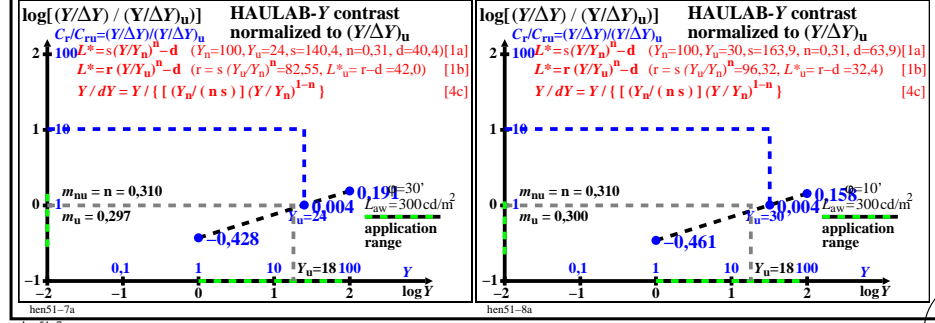

TUB-test chart hen5; HAULAB, sample-viewing angles 120° to 10', Haubner (1980) & data  
 log[lightness L\*, threshold ΔY, sensitivity ΔY / Y, contrast Y / ΔY, normalized for grey U]