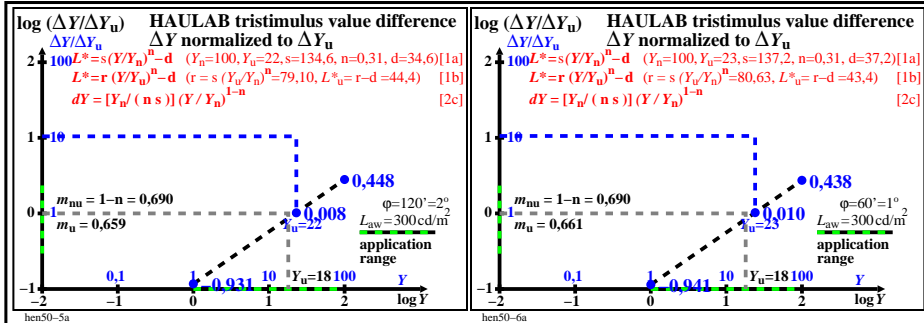

TUB-test chart hen5; HAULAB, sample-viewing angles 120° to 10', Haubner (1980) & data  
 log[lightness L\*, threshold ΔY, sensitivity ΔY / Y, contrast Y / ΔY, normalized for grey U]