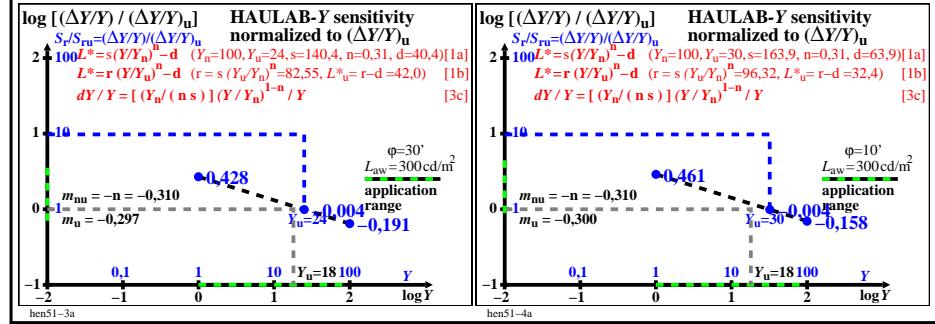

TUB-test chart hen5; HAULAB, sample-viewing angles 120° to 10', Haubner (1980) & data  
 log[lightness L\*, threshold ΔY, sensitivity ΔY / Y, contrast Y / ΔY, normalized for grey U]