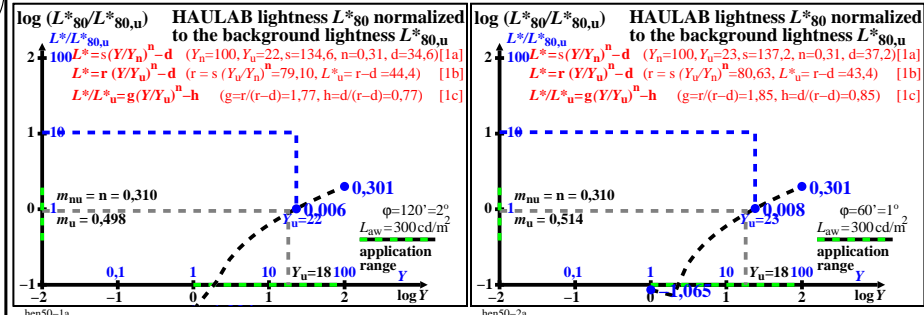

TUB-test chart hen5; HAULAB, sample-viewing angles 120° to 10', Haubner (1980) & data  
 log[lightness L\*, threshold ΔY, sensitivity ΔY / Y, contrast Y / ΔY, normalized for grey U]